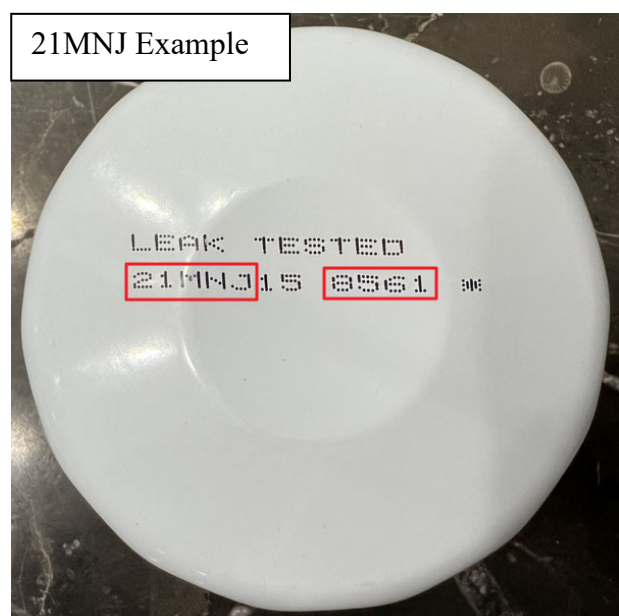

ITEMS COVERED BY THIS RECALL

This recall applies only to 21334 and 21334MP oil filters. The oil filters covered by this recall have manufacturing codes imprinted on the ends of the filters. The code will start with **number/letter combinations** of **21MNJ** or **21MTA** and end with **8561**. Parts 21334/21334MP manufactured with other code combinations are not covered by this recall. No other oil filter numbers sold by NAPA are involved in this recall. The location of the part number and code for the recalled filters can be found as shown in the photographs below.