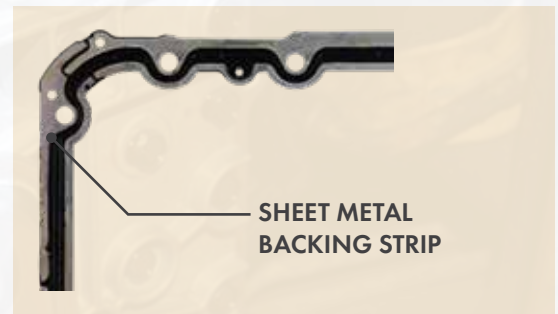

PREMIUM GUARD® SELECT

PREMIUM TRANSMISSION FILTER KITS

Enhanced Performance & Protection

Premium Guard® Select Transmission Filter Kits improve performance and longevity by protecting sensitive shift control valves.

Exceptional Reliability

Engineered to meet original equipment performance and fitment specifications, our premium transmission filter kits feature an OE style, re-usable NBR rubber gasket which is molded over a sheet metal backing strip to enhance support and maintain its shape until use. As an added shape-protecting measure, the gasket is packed flat on rigid cardboard backing.

Peace of Mind

Premium Guard Select Transmission Filter Kits offer installers peace of mind with bolt holes lined with torque-limiting metal spacers that protect against overtightening. This feature helps to prevent pane bolts from becoming stripped during installation and ensures that they're less likely to snap when removed for future service.